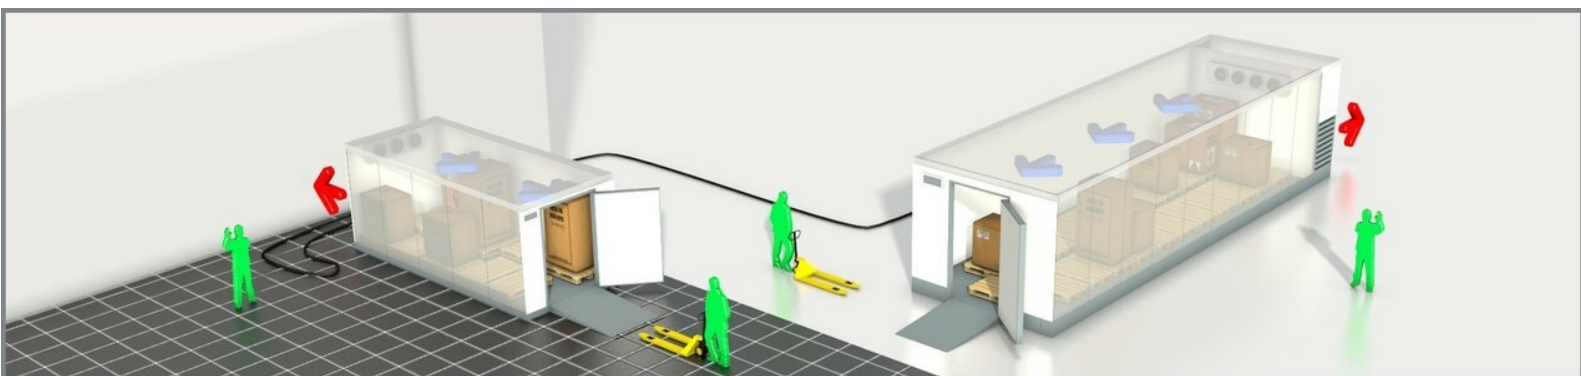

## Cold storage cell KC05

Ready-for-use mobile cold storage cell with a volume of 30 m<sup>3</sup> and a large refrigeration capacity (overcapacity). The cold storage cell has been fitted with a flat anti-skid floor, lighting, a door that opens smoothly (also from the inside), and has a very low entry height. The cold storage cell meets the HACCP/GMP requirements and is easy to install, even in locations that are difficult to reach, as well indoors as outdoors. The storage cell is low noise and low power.

## Technical specifications KC05

|                          |                   |                       |          |                          |                        |
|--------------------------|-------------------|-----------------------|----------|--------------------------|------------------------|
| Amount of pallets (euro) | 10                | Length (external)     | 6000 mm  | Min. outside temperature | -20 °C                 |
| Volume                   | 30 m <sup>3</sup> | Width (external)      | 2500 mm  | Current (nominal)        | 4.4 A                  |
| Min. inside temperature  | -2 °C             | Height (external)     | 2500 mm  | Current (max)            | 6.7 A                  |
| Max. inside temperature  | 10 °C             | Door height           | 2100 mm  | Length (internal)        | 5840 mm                |
| Power connection         | 16 A CEE          | Door width            | 1400 mm  | Width (internal)         | 2340 mm                |
| Voltage                  | 400 V             | Threshold height      | 180 mm   | Height (internal)        | 2260 mm                |
| Recommended fuses        | 16 A              | Weight                | 1650 kg  | Max. load                | 1200 Kg/m <sup>2</sup> |
| Phases                   | 3 + N + PE        | Sound level (at 10 m) | 49 dB(A) |                          |                        |