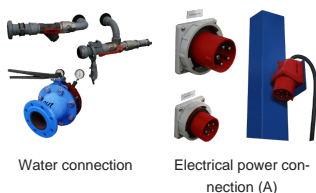

Boiler EK221M

Compact and fully functional 7/15/22 kW mobile electrical central heating system (with optional pavement heating program) for universal use as emergency heating. The mobile boiler can be connected directly to the pipes of the heating system of a building or of a facility.

Standard accessories EK221M

Water connection

Electrical power connection (A)

Optional accessories EK221M

Extension power cables

Water hoses

Technical specifications EK221M

Heating capacity	7/15/22 kW
Voltage	400 V
Power connection	32 A CEE
Temperature range	20 - 87 °C
Controller	Thermostat
Water connection	GEKA
Internal pump	2.1 m³/h
Pressure relief valve	3 Bar
Volume internal buffer	10 Ltr
Recommended working pressure	1.5-2.0 bar
Protection class	IP54
Dimensions (LxWxH)	600x500x1200 mm
Empty weight	60 kg